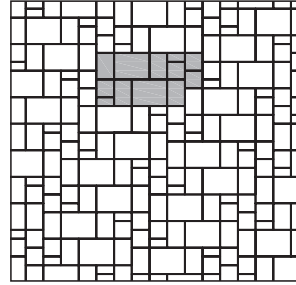

Centurion [70mm]

SIZES

Combo Bundle

					
Small Stone Width 70mm (2.76") Length 140mm (5.51")	Square Stone Width 140mm (5.51") Length 140mm (5.51")	Standard Stone Width 140mm (5.51") Length 210mm (8.27")	Jumbo Stone Width 210mm (8.27") Length 280mm (11.02")	Standard Stone Width 140mm (5.51") Length 210mm (8.27") Individually Packaged Available in Onyx only	Jumbo Stone Width 210mm (8.27") Length 280mm (11.02") Individually Packaged Available in Onyx only

All 4 sizes packaged together
(6 - Small Stone, 12 - Square Stone, 12 - Standard Stone, 6 - Jumbo Stone per layer)

PATTERNS

NOTE: AUTOCad PAT Files are available for all Centurion patterns.

Pattern B
(Cluster with Combo)

Pattern G
(Cluster with Combo)

Pattern H
(Cluster with Combo)

Pattern I
(Random Cobble with Combo)

Pattern J
(Random Cobble with Combo)

Stone	Jumbo		Standard		Square		Small	
	%	Ratio	%	Ratio	%	Ratio	%	Ratio
Pattern B	35	1	35	2	24	2	6	1
Pattern G	35	1	35	2	24	2	6	1
Pattern H	35	2	35	4	24	4	6	1
Pattern I	35	1	35	2	24	2	6	1
Pattern J*	36	2	36	4	25	4	3	1