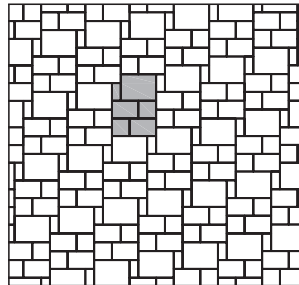

Centurion [70mm]

SIZES

Combo Bundle

					
Small Stone Width 70mm (2.76") Length 140mm (5.51")	Square Stone Width 140mm (5.51") Length 140mm (5.51")	Standard Stone Width 140mm (5.51") Length 210mm (8.27")	Jumbo Stone Width 210mm (8.27") Length 280mm (11.02")	Standard Stone Width 140mm (5.51") Length 210mm (8.27") Individually Packaged Available in Onyx only	Jumbo Stone Width 210mm (8.27") Length 280mm (11.02") Individually Packaged Available in Onyx only

All 4 sizes packaged together
(6 - Small Stone, 12 - Square Stone, 12 - Standard Stone, 6 - Jumbo Stone per layer)

PATTERNS

NOTE: AUTOCad PAT Files are available for all Centurion patterns.

Pattern B
(Cluster with Combo)

Pattern G
(Cluster with Combo)

Pattern H
(Cluster with Combo)

Pattern I
(Random Cobble with Combo)

Pattern J
(Random Cobble with Combo)

Stone	Jumbo		Standard		Square		Small	
	%	Ratio	%	Ratio	%	Ratio	%	Ratio
Pattern B	35	1	35	2	24	2	6	1
Pattern G	35	1	35	2	24	2	6	1
Pattern H	35	2	35	4	24	4	6	1
Pattern I	35	1	35	2	24	2	6	1
Pattern J*	36	2	36	4	25	4	3	1