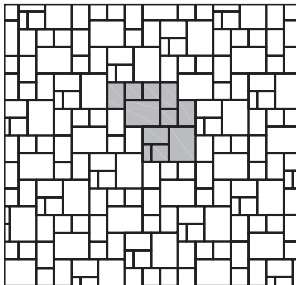

Centurion [70mm]

SIZES

Combo Bundle

					
Small Stone Width 70mm (2.76") Length 140mm (5.51")	Square Stone Width 140mm (5.51") Length 140mm (5.51")	Standard Stone Width 140mm (5.51") Length 210mm (8.27")	Jumbo Stone Width 210mm (8.27") Length 280mm (11.02")	Standard Stone Width 140mm (5.51") Length 210mm (8.27") Individually Packaged Available in Onyx only	Jumbo Stone Width 210mm (8.27") Length 280mm (11.02") Individually Packaged Available in Onyx only

All 4 sizes packaged together
(6 - Small Stone, 12 - Square Stone, 12 - Standard Stone, 6 - Jumbo Stone per layer)

PATTERNS

NOTE: AUTOCad PAT Files are available for all Centurion patterns.

Pattern B
(Cluster with Combo)

Pattern G
(Cluster with Combo)

Pattern H
(Cluster with Combo)

Pattern I
(Random Cobble with Combo)

Pattern J
(Random Cobble with Combo)

Stone	Jumbo		Standard		Square		Small	
	%	Ratio	%	Ratio	%	Ratio	%	Ratio
Pattern B	35	1	35	2	24	2	6	1
Pattern G	35	1	35	2	24	2	6	1
Pattern H	35	2	35	4	24	4	6	1
Pattern I	35	1	35	2	24	2	6	1
Pattern J*	36	2	36	4	25	4	3	1