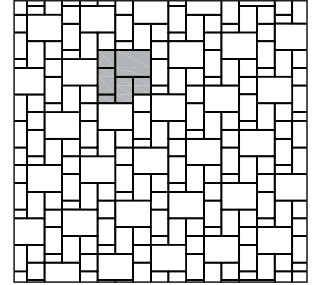

Centurion [70mm]

SIZES

Combo Bundle

					
Small Stone Width 70mm (2.76") Length 140mm (5.51")	Square Stone Width 140mm (5.51") Length 140mm (5.51")	Standard Stone Width 140mm (5.51") Length 210mm (8.27")	Jumbo Stone Width 210mm (8.27") Length 280mm (11.02")	Standard Stone Width 140mm (5.51") Length 210mm (8.27") Individually Packaged Available in Onyx only	Jumbo Stone Width 210mm (8.27") Length 280mm (11.02") Individually Packaged Available in Onyx only

All 4 sizes packaged together
(6 - Small Stone, 12 - Square Stone, 12 - Standard Stone, 6 - Jumbo Stone per layer)

PATTERNS

NOTE: AUTOCad PAT Files are available for all Centurion patterns.

Pattern B
(Cluster with Combo)

Pattern G
(Cluster with Combo)

Pattern H
(Cluster with Combo)

Pattern I
(Random Cobble with Combo)

Pattern J
(Random Cobble with Combo)

Stone	Jumbo		Standard		Square		Small	
	%	Ratio	%	Ratio	%	Ratio	%	Ratio
Pattern B	35	1	35	2	24	2	6	1
Pattern G	35	1	35	2	24	2	6	1
Pattern H	35	2	35	4	24	4	6	1
Pattern I	35	1	35	2	24	2	6	1
Pattern J*	36	2	36	4	25	4	3	1