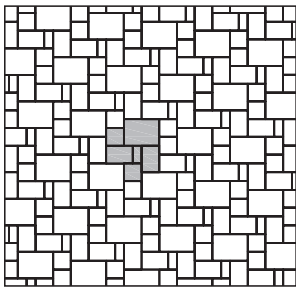

Centurion [70mm]

SIZES

Combo Bundle

					
Small Stone Width 70mm (2.76") Length 140mm (5.51")	Square Stone Width 140mm (5.51") Length 140mm (5.51")	Standard Stone Width 140mm (5.51") Length 210mm (8.27")	Jumbo Stone Width 210mm (8.27") Length 280mm (11.02")	Standard Stone Width 140mm (5.51") Length 210mm (8.27") Individually Packaged Available in Onyx only	Jumbo Stone Width 210mm (8.27") Length 280mm (11.02") Individually Packaged Available in Onyx only

All 4 sizes packaged together
(6 - Small Stone, 12 - Square Stone, 12 - Standard Stone, 6 - Jumbo Stone per layer)

PATTERNS

NOTE: AUTOCad PAT Files are available for all Centurion patterns.

Pattern B
(Cluster with Combo)

Pattern G
(Cluster with Combo)

Pattern H
(Cluster with Combo)

Pattern I
(Random Cobble with Combo)

Pattern J
(Random Cobble with Combo)

Stone	Jumbo		Standard		Square		Small	
	%	Ratio	%	Ratio	%	Ratio	%	Ratio
Pattern B	35	1	35	2	24	2	6	1
Pattern G	35	1	35	2	24	2	6	1
Pattern H	35	2	35	4	24	4	6	1
Pattern I	35	1	35	2	24	2	6	1
Pattern J*	36	2	36	4	25	4	3	1