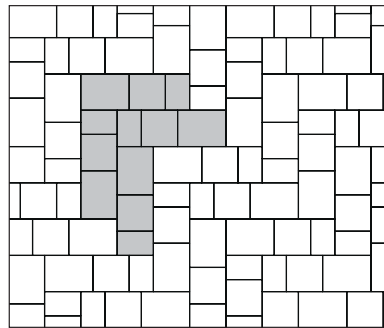

Ridgefield Smooth [70mm]

SIZES

8x12 Stone
Width 200mm (7.87")
Length 300mm (11.81")
Individually Packaged

8x12 Stone
Width 200mm (7.87")
Length 300mm (11.81")

12x12 Stone
Width 300mm (11.81")
Length 300mm (11.81")

12x16 Stone
Width 300mm (11.81")
Length 400mm (15.74")

All 3 sizes packaged together
(4 of each per layer)

PATTERNS

NOTE: AUTOCad PAT files are available for all Ridgefield Smooth Patterns.

Pattern B
(Cluster)

Pattern E
(Cluster)

Pattern G
(Running Bond)

Pattern H
(L-Shape)

Pattern I
(Pseudo Herringbone)

Pattern J
(L-Shape)

Stone	8x12 Stone		12x12 Stone		12x16 Stone	
	%	Ratio	%	Ratio	%	Ratio
Pattern B	22	2	33	2	45	2
Pattern E	22	2	33	2	45	2
Pattern G	22	2	33	2	45	2
Pattern H	22	1	33	1	45	1
Pattern I	22	4	33	4	45	4
Pattern J	22	4	33	4	45	4