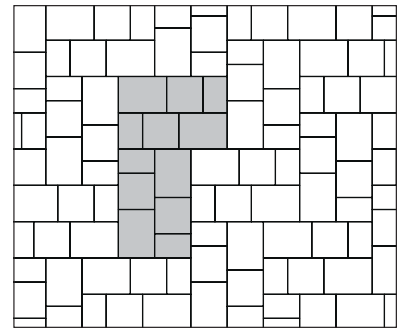

12x16 Stone
Width 300mm (11.81")
Length 400mm (15.74")

All 3 sizes packaged together
(4 of each per layer)

PATTERNS

NOTE: AUTOCad PAT files are available for all Ridgefield Smooth Patterns.

Pattern B
(Cluster)

Pattern E
(Cluster)

Pattern G
(Running Bond)

Pattern H
(L-Shape)

Pattern I
(Pseudo Herringbone)

Pattern J
(L-Shape)

Stone	8x12 Stone		12x12 Stone		12x16 Stone	
	%	Ratio	%	Ratio	%	Ratio
Pattern B	22	2	33	2	45	2
Pattern E	22	2	33	2	45	2
Pattern G	22	2	33	2	45	2
Pattern H	22	1	33	1	45	1
Pattern I	22	4	33	4	45	4
Pattern J	22	4	33	4	45	4