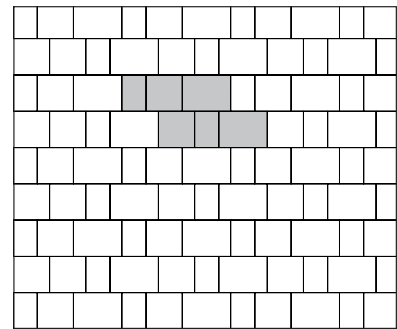

Ridgefield Smooth [70mm]

SIZES

8x12 Stone
Width 200mm (7.87")
Length 300mm (11.81")
Individually Packaged

8x12 Stone
Width 200mm (7.87")
Length 300mm (11.81")

12x12 Stone
Width 300mm (11.81")
Length 300mm (11.81")

12x16 Stone
Width 300mm (11.81")
Length 400mm (15.74")

All 3 sizes packaged together
(4 of each per layer)

PATTERNS

NOTE: AUTOCad PAT files are available for all Ridgefield Smooth Patterns.

Pattern B
(Cluster)

Pattern E
(Cluster)

Pattern G
(Running Bond)

Pattern H
(L-Shape)

Pattern I
(Pseudo Herringbone)

Pattern J
(L-Shape)

Stone	8x12 Stone		12x12 Stone		12x16 Stone	
	%	Ratio	%	Ratio	%	Ratio
Pattern B	22	2	33	2	45	2
Pattern E	22	2	33	2	45	2
Pattern G	22	2	33	2	45	2
Pattern H	22	1	33	1	45	1
Pattern I	22	4	33	4	45	4
Pattern J	22	4	33	4	45	4